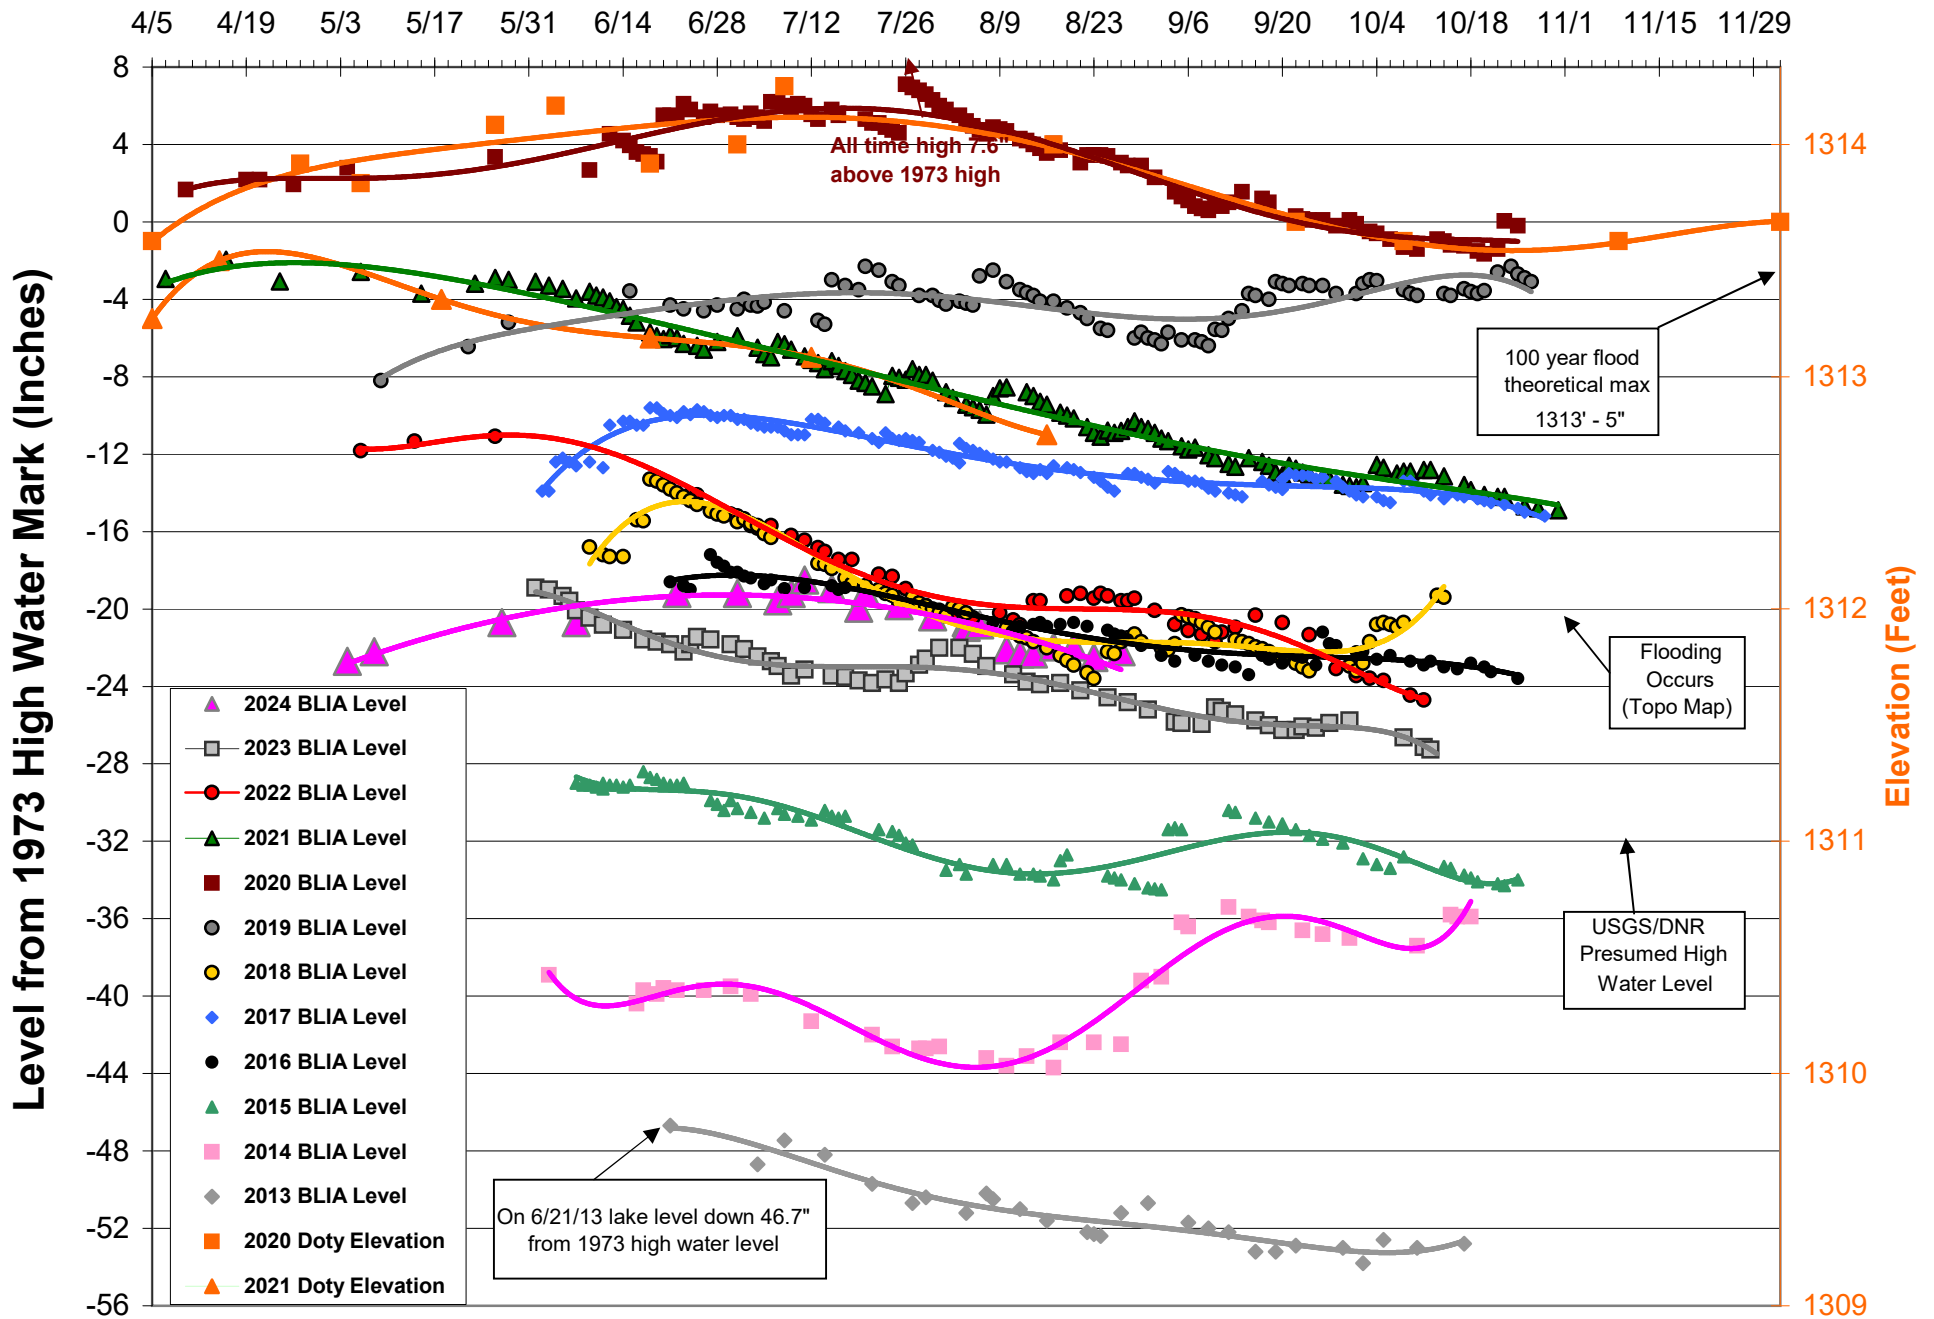

Dates Each Year

Twelve Year Bass Lake Water Levels