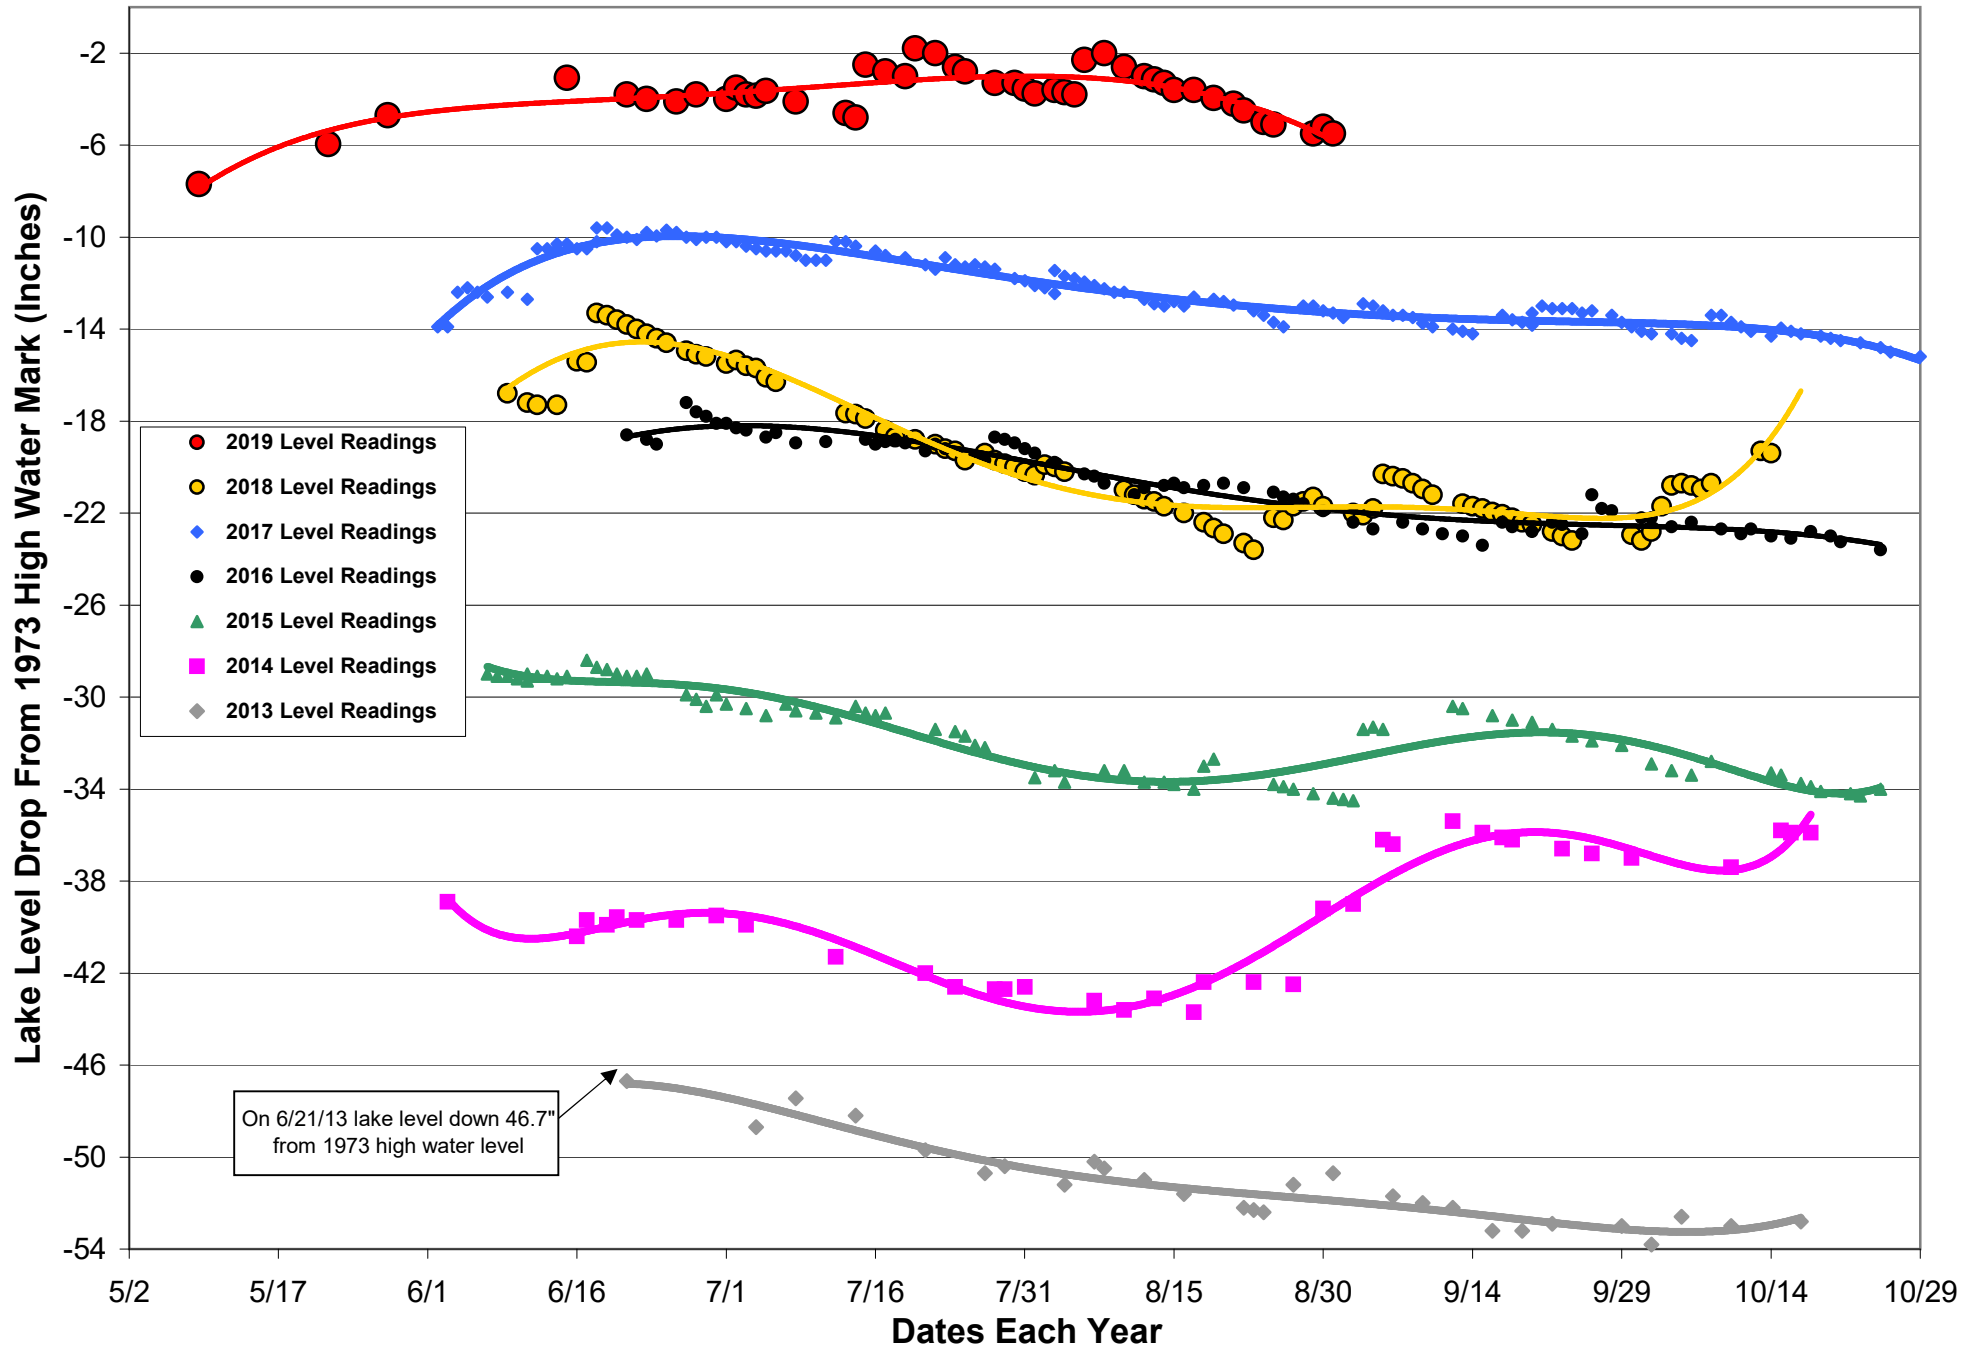

# Seven Year Bass Lake Water Levels

On 6/21/13 lake level down 46.7"  
from 1973 high water level