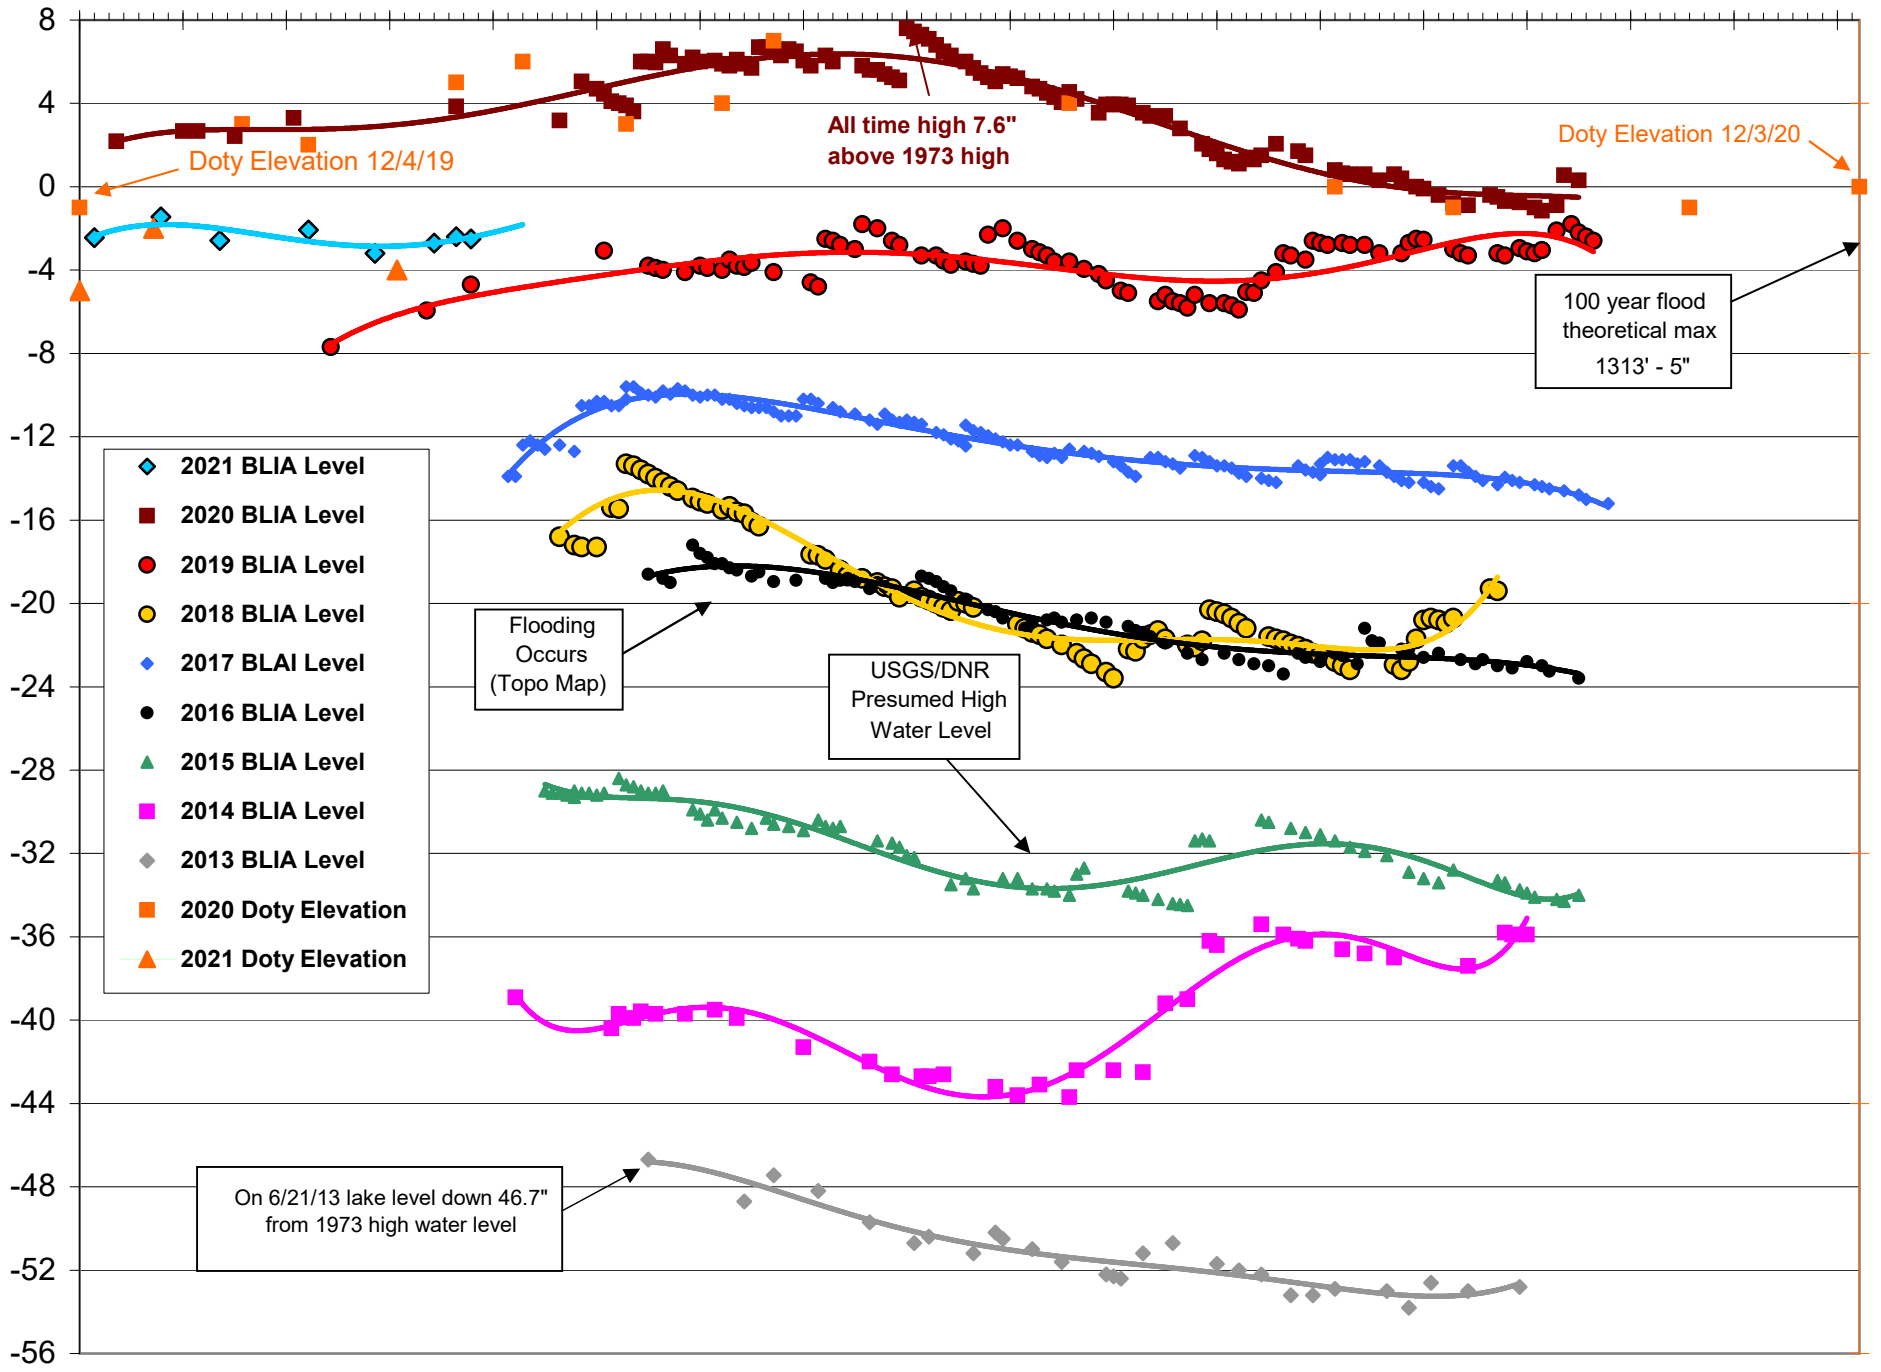

# Dates Each Year

4/5 4/19 5/3 5/17 5/31 6/14 6/28 7/12 7/26 8/9 8/23 9/6 9/20 10/4 10/18 11/1 11/15 11/29

Level from 1973 High Water Mark (Inches)

- ◆ 2021 BLIA Level
- 2020 BLIA Level
- 2019 BLIA Level
- 2018 BLIA Level
- ◆ 2017 BLIA Level
- 2016 BLIA Level
- ▲ 2015 BLIA Level
- 2014 BLIA Level
- ◆ 2013 BLIA Level
- 2020 Doty Elevation
- ▲ 2021 Doty Elevation

Elevation (Feet)

Revised 5/28/21

## Nine Year Bass Lake Water Levels