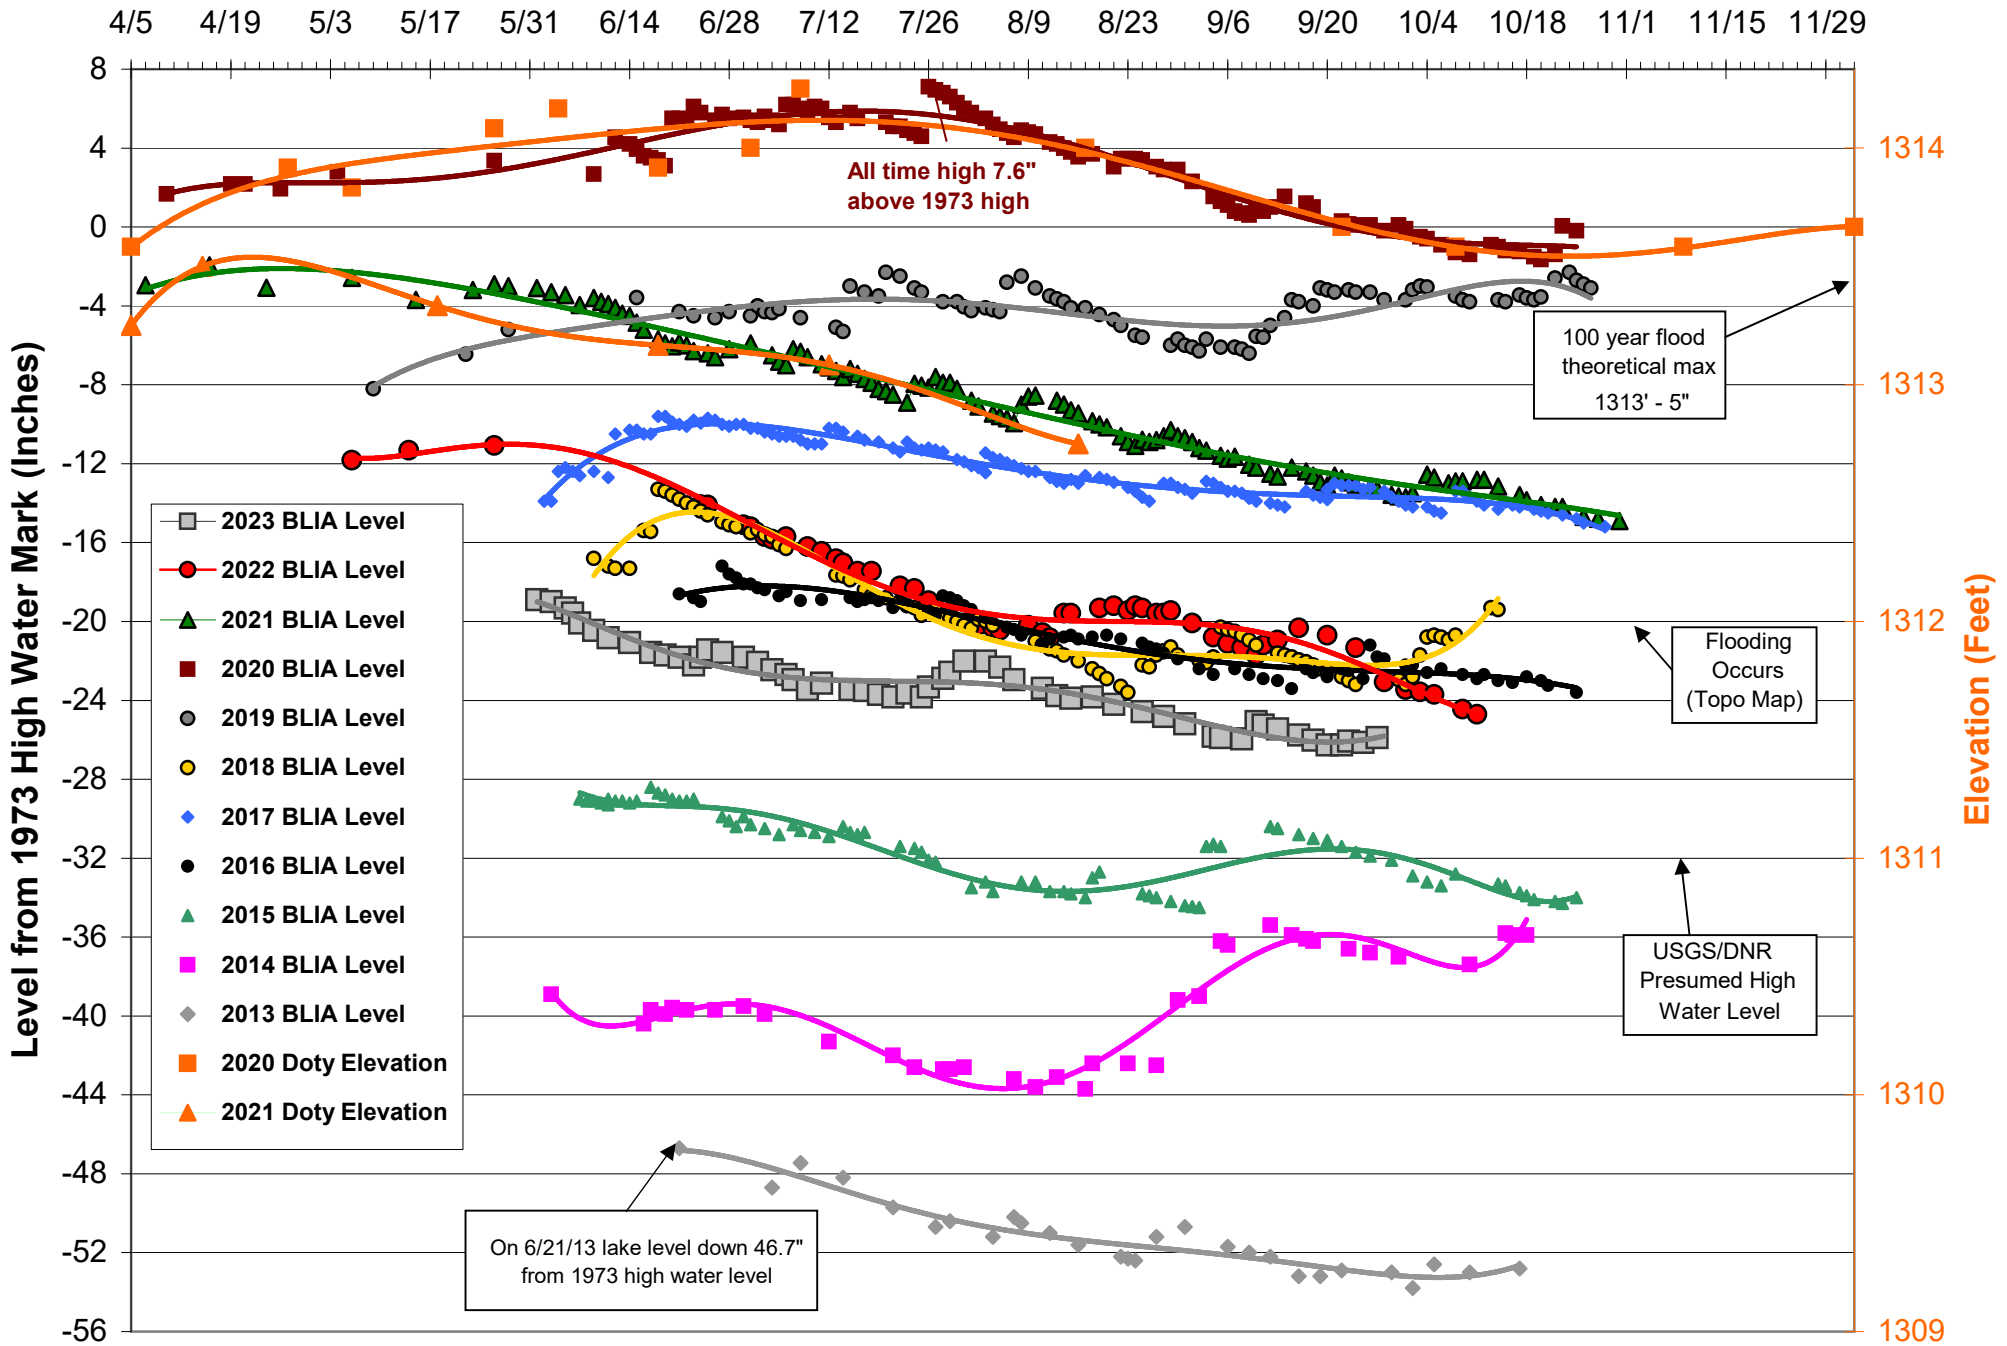

Dates Each Year

Eleven Year Bass Lake Water Levels